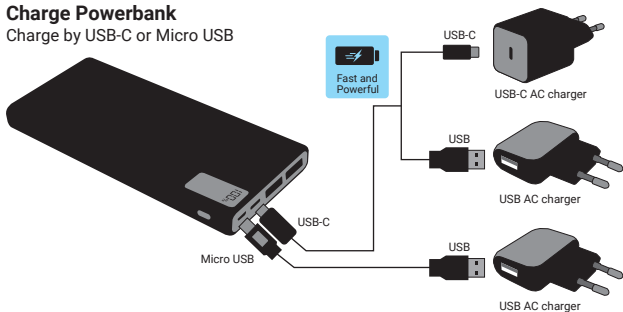

# Powerbank USB-C PD 20W 10000

Quick guide

420-58B

[www.sandberg.world](http://www.sandberg.world)

## Charge Powerbank

Charge by USB-C or Micro USB

Charging status display

Click the button to check the capacity of Powerbank

Fast charging

USB-A output 1+2: 5V/4.5A, 9V/2A, 12V/1.5A (22.5W max)

Item no. 420-58B

[www.sandberg.world](http://www.sandberg.world)

Sandberg A/S  
Bregnerødvej 133D,  
3460 Birkerød,  
Denmark

Made in China

**NOTE:** For optimal battery performance, we recommend fully discharging and recharging the power bank at least once every three months.