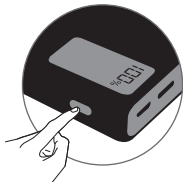

# Powerbank USB-C PD 20W 10000

Quick guide

420-58B

[www.sandberg.world](http://www.sandberg.world)

## Charge Powerbank

Charge by USB-C or Micro USB

Charging status display

Click the button to check the capacity of Powerbank

Fast charging