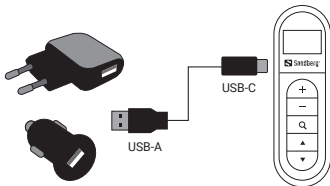

For information on handling electronic waste, see www.sandberg.world/weee

Product overview

- | | |
|-------------------------------------|------------------------------------|
| 1. Display | 6. Tuner + |
| 2. USB-C Charge port | 7. Tuner - |
| 3. Volume + | 8. Headphone output
Mini-Jack |
| 4. Volume - | 9. Power button
(Slide up/down) |
| 5. Scan station /
Recall station | |

NOTE: Please note that the original headphones need to be connected as the cable is working as the radio antenna. Cannot be connected to other headphones or amplifier by AUX cable.

Display overview

10. Display - Numbers or text 4 digits
 11. Battery and charging status
 12. Frequency FM MHz

Charging the internal battery

NOTE: Please only use the original USB-C to USB-A cable.

Symbol	Appearance	Meaning
	Flashing	Battery low
	Animated	Charging
	Static 1-4 bars	Battery status

Button	Press	Function
Power	Slide up / down	Power on / off