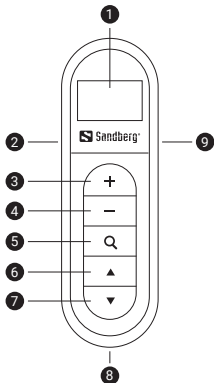

For information on handling electronic waste, see www.sandberg.world/weee

Product overview

- | | |
|-------------------------------------|------------------------------------|
| 1. Display | 6. Tuner + |
| 2. USB-C Charge port | 7. Tuner - |
| 3. Volume + | 8. Headphone output
Mini-Jack |
| 4. Volume - | 9. Power button
(Slide up/down) |
| 5. Scan station /
Recall station | |

Charging the internal battery

NOTE: Please only use the original USB-C to USB-A cable.

Symbol	Appearance	Meaning
	Flashing	Battery low
	Animated	Charging
	Static 1-4 bars	Battery status

Button	Press	Function
Power	Slide up / down	Power on / off