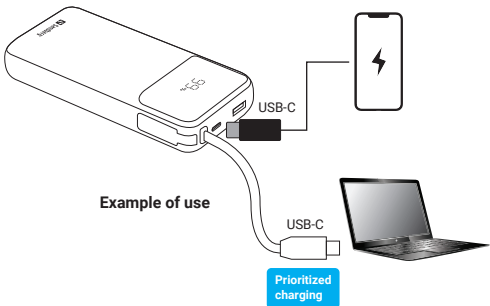

Charge devices