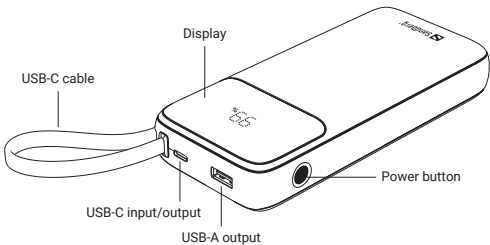

Product overview