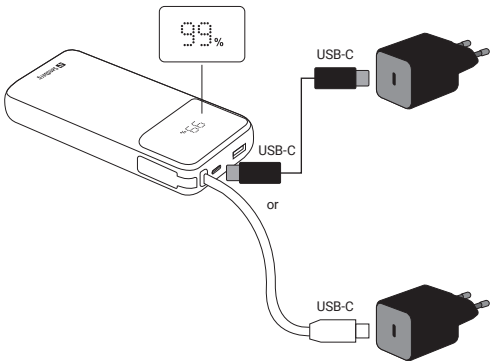

Charge Powerbank