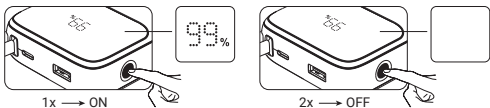

Check the capacity of the battery