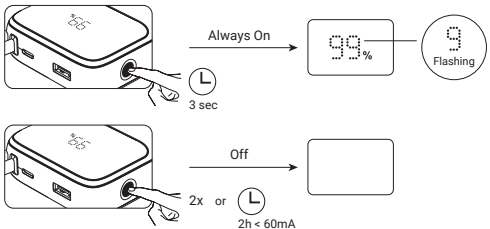

Always On Mode