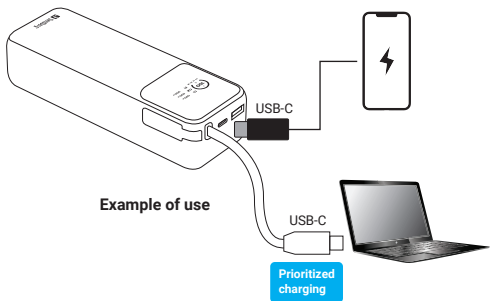

Charge devices