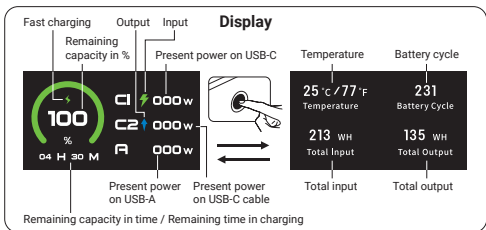

Product overview