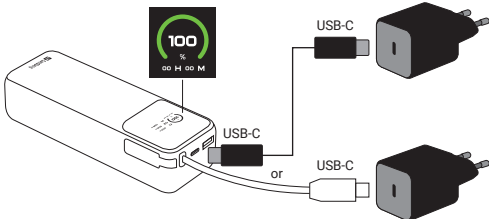

Charge Powerbank